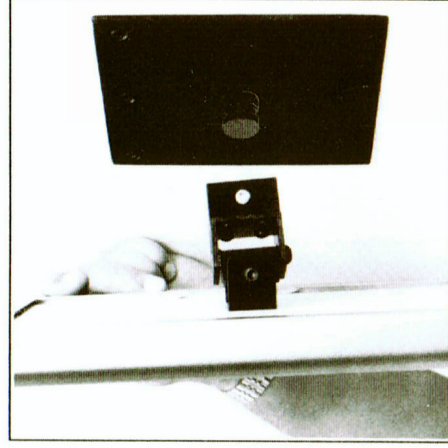

INNOVATIVE DESIGNS, INC.

IDI is pleased to introduce our new framed mirror sets and projector screens. The mirror sets are 12" x 12" front surfaced and framed in a stylish light aluminum frame. Projector screens are 18" x 18", framed to match the mirrors. Both incorporate a unique mounting system designed by IDI. The mounting system offers easy installation while providing sturdy, vibration-free support.

Mount Back Plate to Wall

Attach Mirror

Tighten and Align