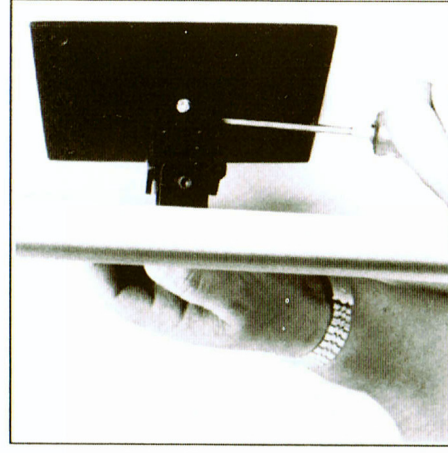

INNOVATIVE DESIGNS, INC.

IDI is pleased to introduce our new framed mirror sets and projector screens. The mirror sets are 12" x 12" front surfaced and framed in a stylish light aluminum frame. Projector screens are 18" x 18", framed to match the mirrors. Both incorporate a unique mounting system designed by IDI. The mounting system offers easy installation while providing sturdy, vibration-free support.

Mount Back Plate to Wall

Attach Mirror

Tighten and Align